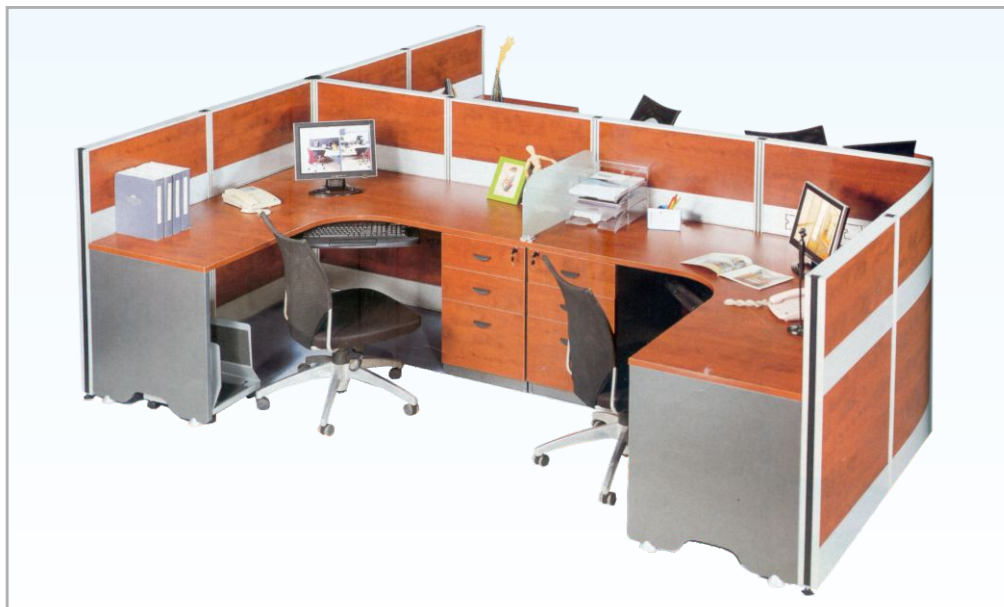

Work in Style...

NEXUS[®] Workstation

MODULAR OFFICE FURNITURE

OPEN SPACE SERIES

It is a team space for 2 groups 4 persons, It requires reasonable privacy between groups and extensive communication between members.

Provides space visually and acoustically separated from team space to allow for concentration. And give users individual storage for a variety of materials

It helps manage connections among team members who not only perform independent work but also require extensive face-to-face interaction.

HIGH PRIVACY

The keeper is responsible for collecting critical information. So it requires high privacy level. and it also offers a convenient platform to get or offer information from other.

MANAGER SERIES