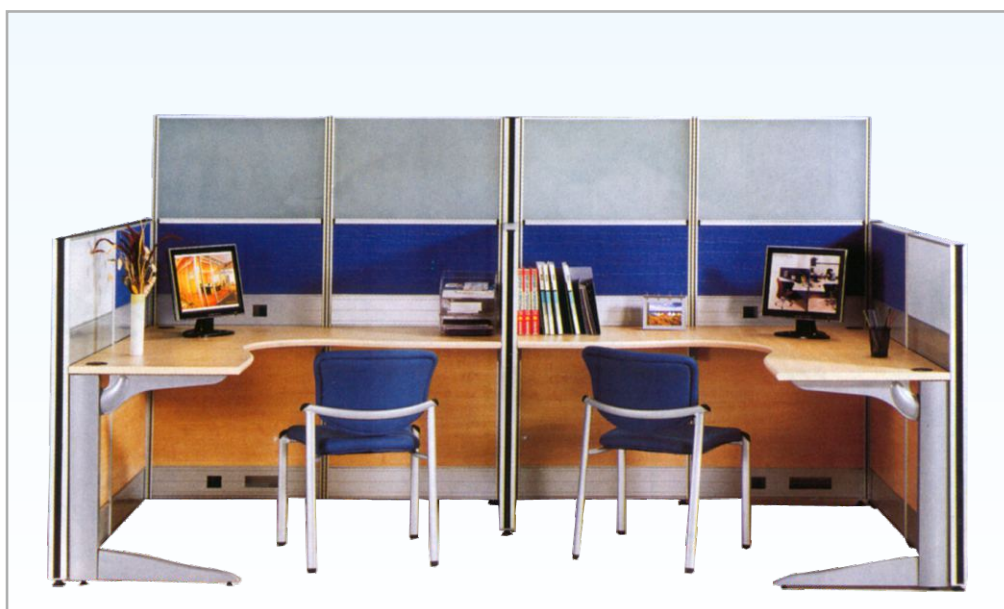

Work in Style...

NEXUS[®] Workstation

MODULAR OFFICE FURNITURE

OPEN SPACE SERIES

It is a team space for 2 groups 4 persons, It requires reasonable privacy between groups and extensive communication between members.

Provides space visually and acoustically separated from team space to allow for concentration. And give users individual storage for a variety of materials

It helps manage connections among team members who not only perform independent work but also require extensive face-to-face interaction.

HIGH PRIVACY

The keeper is responsible for collecting critical information. So it requires high privacy level. and it also offers a convenient platform to get or offer information from other.

MANAGER SERIES