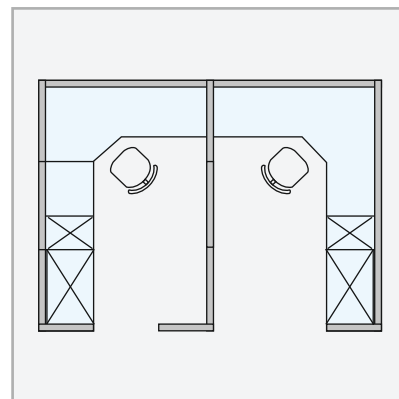

Work in Style...

NEXUS[®] Workstation

MODULAR OFFICE FURNITURE

OPEN SPACE SERIES

It is a team space for 2 groups 4 persons, It requires reasonable privacy between groups and extensive communication between members.

Provides space visually and acoustically separated from team space to allow for concentration. And give users individual storage for a variety of materials

It helps manage connections among team members who not only perform independent work but also require extensive face-to-face interaction.