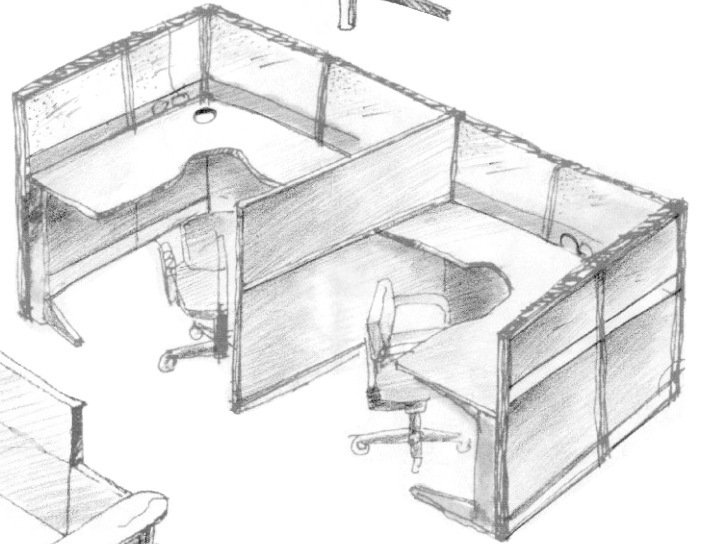

Work in Style...

NEXUS[®] Workstation

MODULAR OFFICE FURNITURE

OPEN SPACE SERIES

It is a team space for 2 groups 4 persons, It requires reasonable privacy between groups and extensive communication between members.

Provides space visually and acoustically separated from team space to allow for concentration. And give users individual storage for a variety of materials

It helps manage connections among team members who not only perform independent work but also require extensive face-to-face interaction.

HIGH PRIVACY

The keeper is responsible for collecting critical information. So it requires high privacy level. and it also offers a convenient platform to get or offer information from other.

MANAGER SERIES