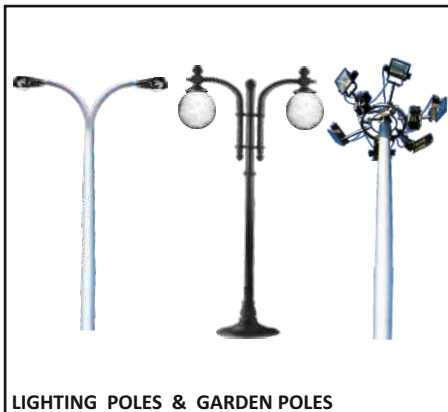

COOLING SYSTEM

CONTROL PANEL

HEAVY DUTY SS TAN DOOR MACHINE

BAIN MARIE WITH SERVICE COUNTER

LED LIGHTS

MIST FANS & HEATERS

UTILITY TROLLEY

THREE SINK UNIT