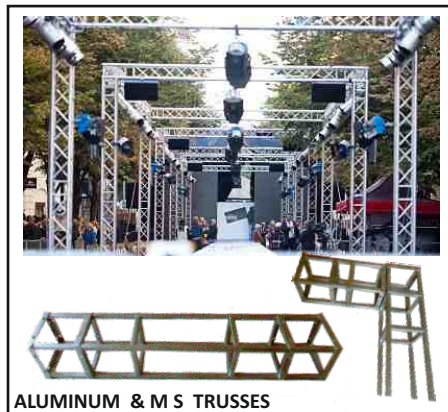

ALUMINUM & M S TRUSSES