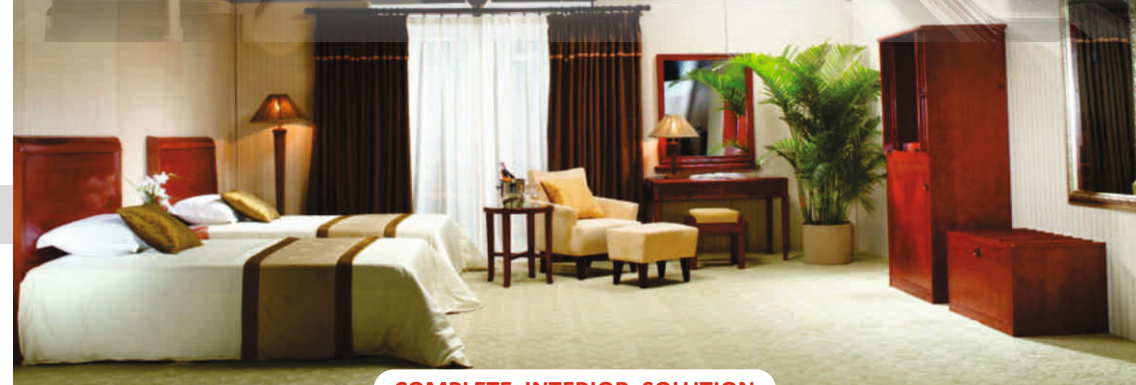

NEXUS™

COMMERCIAL KITCHEN EQUIPMENTS
HOTEL & RESTAURANT FURNITURE
FOOD PROCESSING EQUIPMENTS

PLANNING , DESIGNING , MANUFACTURING & INSTALLATION